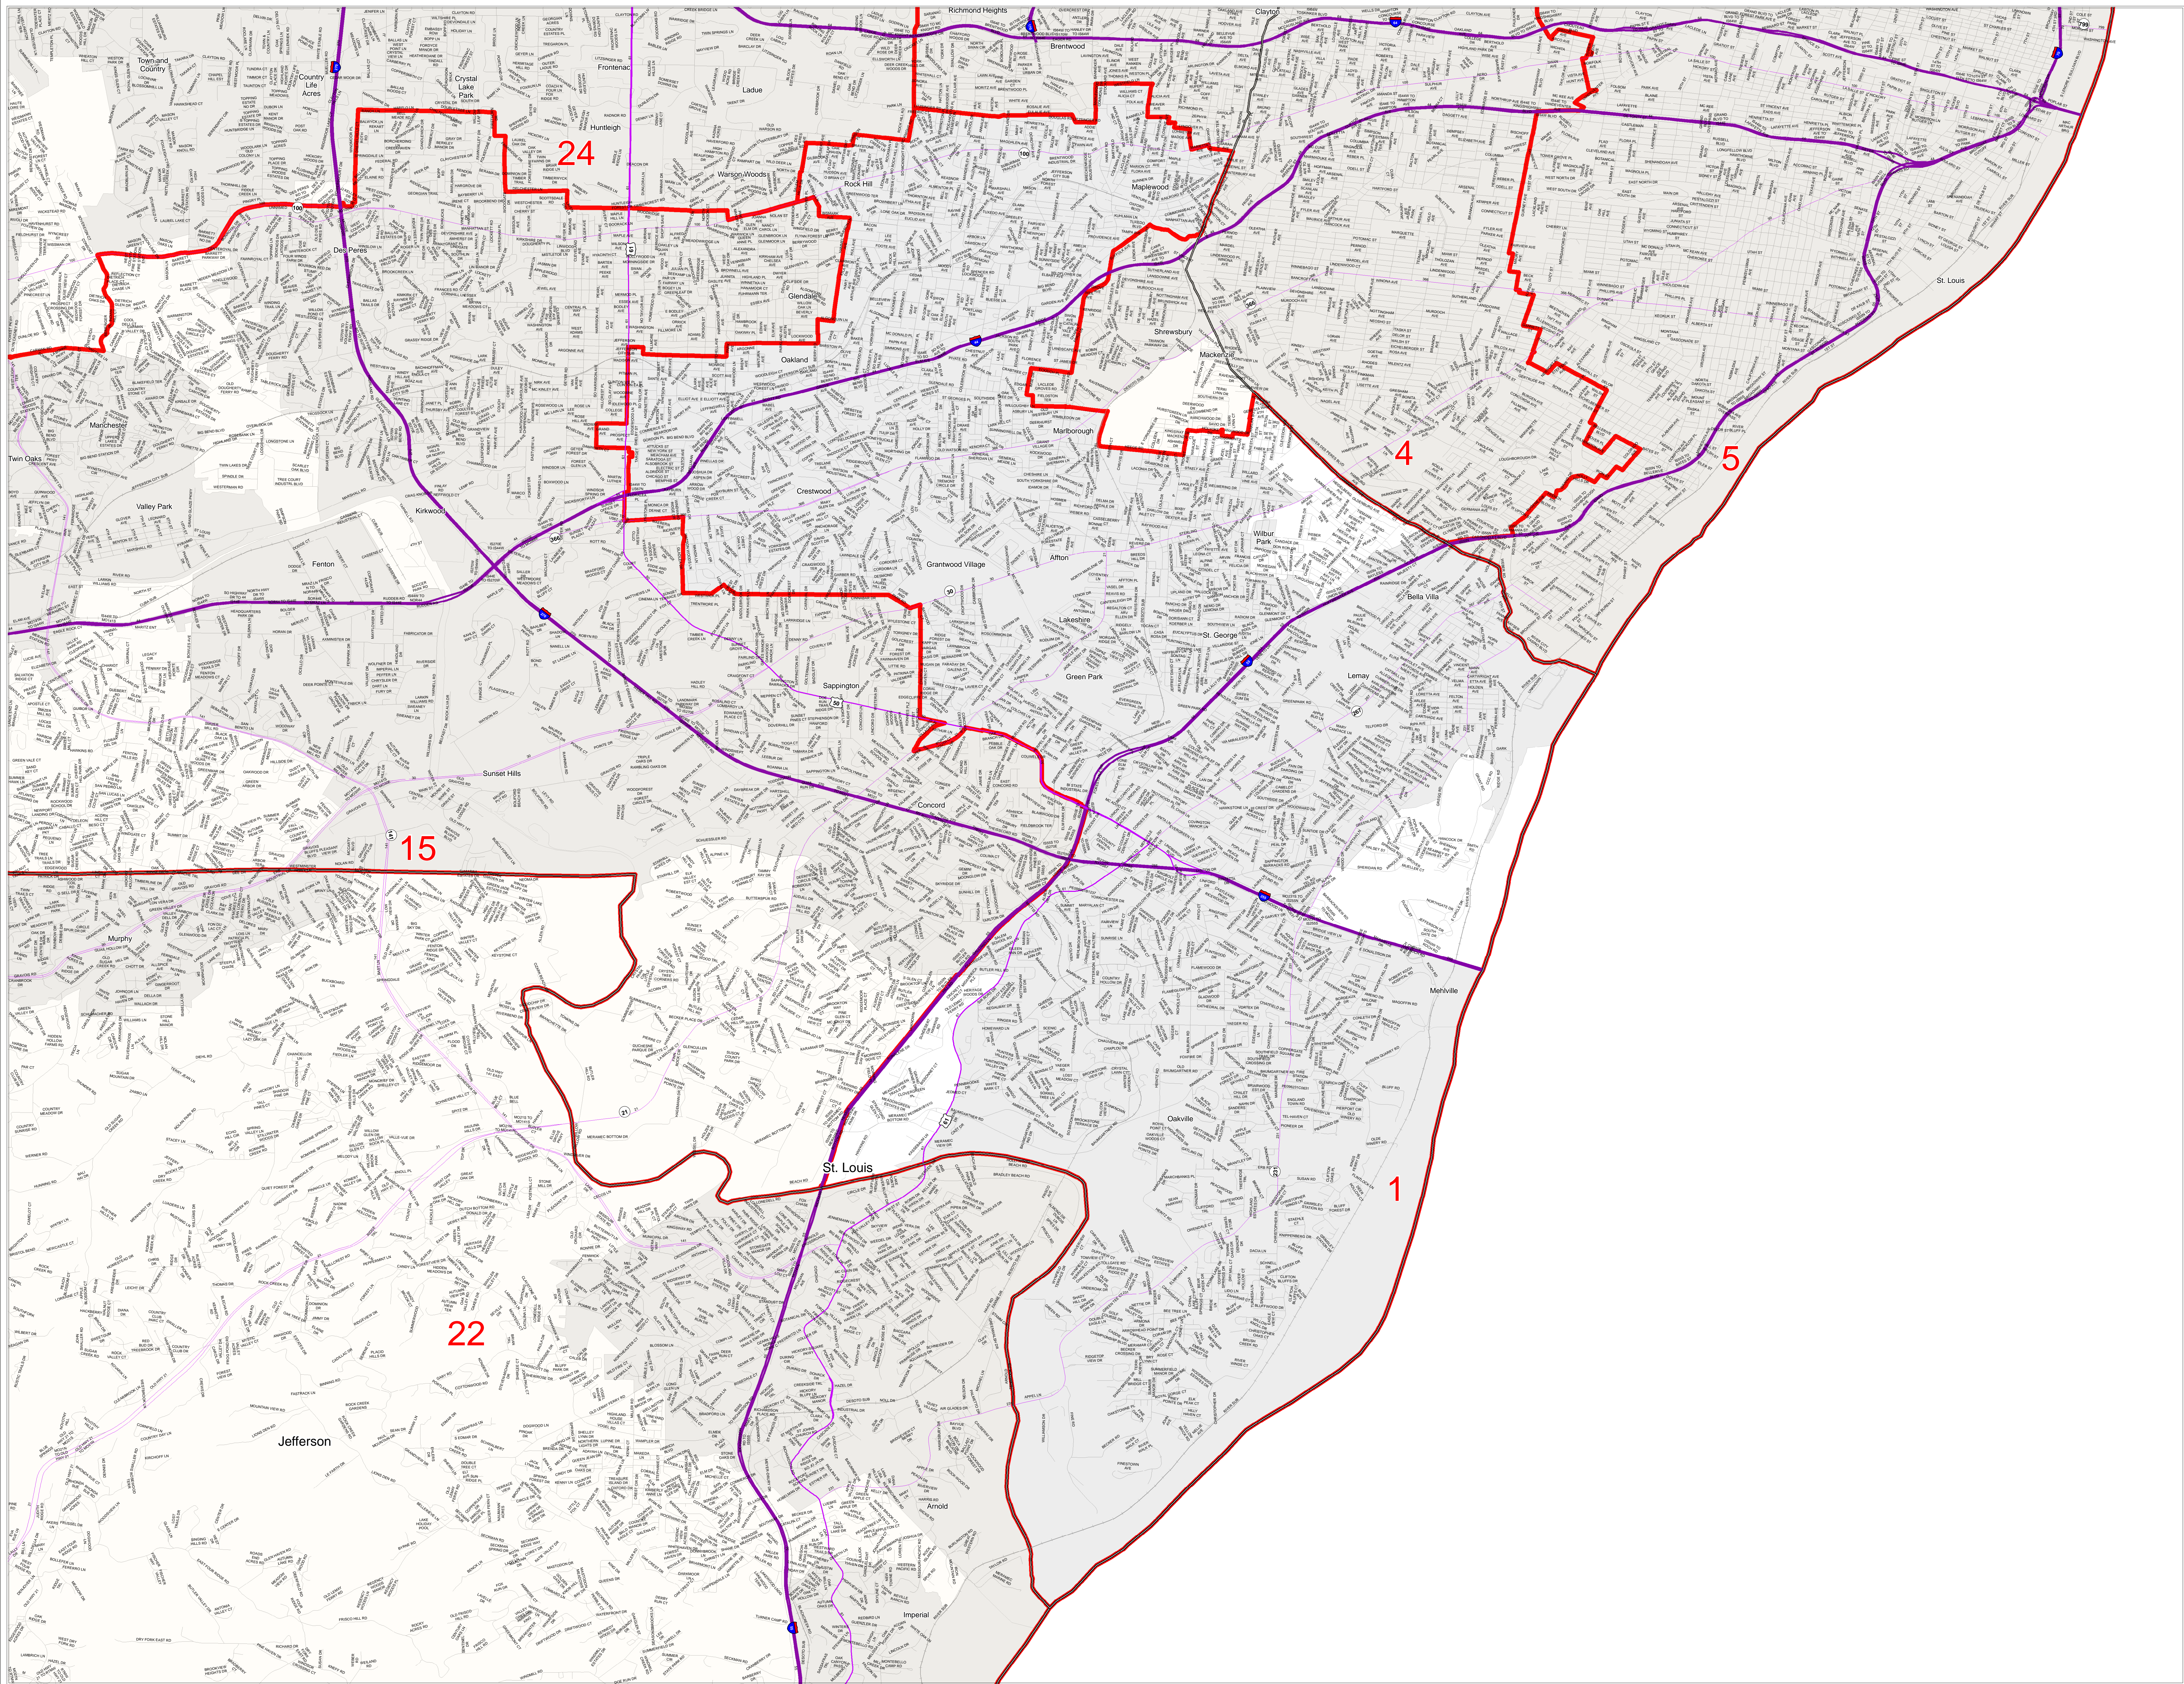

Missouri State Senate District Number 1

2012 Senate Apportionment Commission – Final Plan

District 1

Map Sheet Extent

- Districts
- Counties
- Interstates
- U.S. Highways
- MO Highways
- Streets
- Incorporated Places*
- Area Outside of Featured District

Note: *Includes census designated places (CDPs).